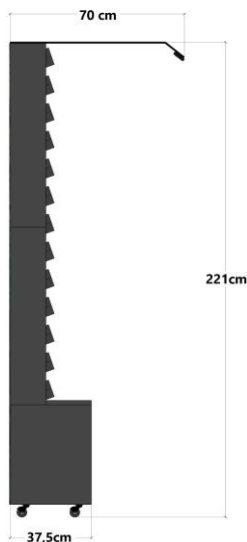

Maxgreenwall

SINGLE UNIT

functions as a living wall, room divider and is a general improvement of your interior!

Height	: 221cm
Width	: 105cm
Depth	: 37,5cm
Water reservoir	: 80L
Refill frequency	: once a month
Water pump sound	: 50dB
Weight unit	: 80KG
Weight unit installed	: 200KG
Plant quantity	: 104
Colour grow light	: White
Colour unit	: RAL9016 or RAL9011