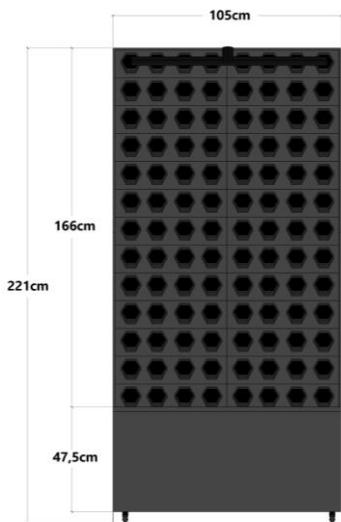

Maxgreenwall

SINGLE UNIT

functions as a living wall, room divider and is a general improvement of your interior!

Height	: 221cm
Width	: 105cm
Depth	: 37,5cm
Water reservoir	: 80L
Refill frequency	: once a month
Water pump sound	: 50dB
Weight unit	: 80KG
Weight unit installed	: 200KG
Plant quantity	: 104
Colour grow light	: White
Colour unit	: RAL9016 or RAL9011